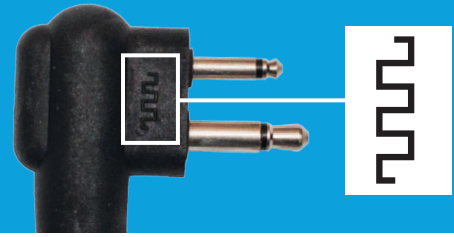

OPTIMIZED FOR DIGITAL

Make sure to only use Motorola audio accessories with this digital symbol, it indicates these accessories have been optimized for performance in both digital and analog mode. All accessories with this symbol have been certified and approved for CP200d™ portable radios.

EARPIECES AND SURVEILLANCE ACCESSORIES

A wide selection of styles fit the way you work – from discreet clear acoustic tube styles to over-the-ear styles. With inline push-to-talk and microphones, these accessories are easy to access on the go, so you can stay focused on the job. Choose from a variety of surveillance kits and ear microphones to communicate discreetly.